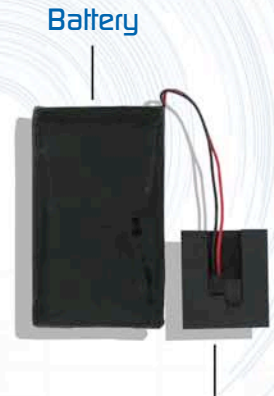

LIVE TRAC PT-10 Pro

Battery

Adapter

- Best Selling Portable Tracker!
- 60 Motion Hour Battery Life - 9 Amp Rating
- Unparalleled Reliability